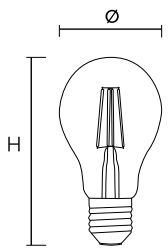

| 2 Year Silver Warranty | | | | |
|------------------------|---|-------|-----|----------|
| Code | Lamp Type | Temp | Lm | ØxH (mm) |
| Non Dimmable | | | | |
| 60962 | 4.5W LED Genesis Filament Clear GLS - BC | 2700K | 470 | 60x108 |
| 60963 | 4.5W LED Genesis Filament Clear GLS - ES | | 470 | |
| 60958 | 7W LED Genesis Filament Clear GLS - BC | | 806 | |
| 60959 | 7W LED Genesis Filament Clear GLS - ES | | 806 | |
| Dimmable | | | | |
| 60964 | 4.5W LED Genesis Filament Clear GLS Dimmable - BC | 2700K | 470 | 60x108 |
| 60965 | 4.5W LED Genesis Filament Clear GLS Dimmable - ES | | 470 | |
| 60960 | 7W LED Genesis Filament Clear GLS Dimmable - BC | | 806 | |
| 60961 | 7W LED Genesis Filament Clear GLS Dimmable - ES | | 806 | |